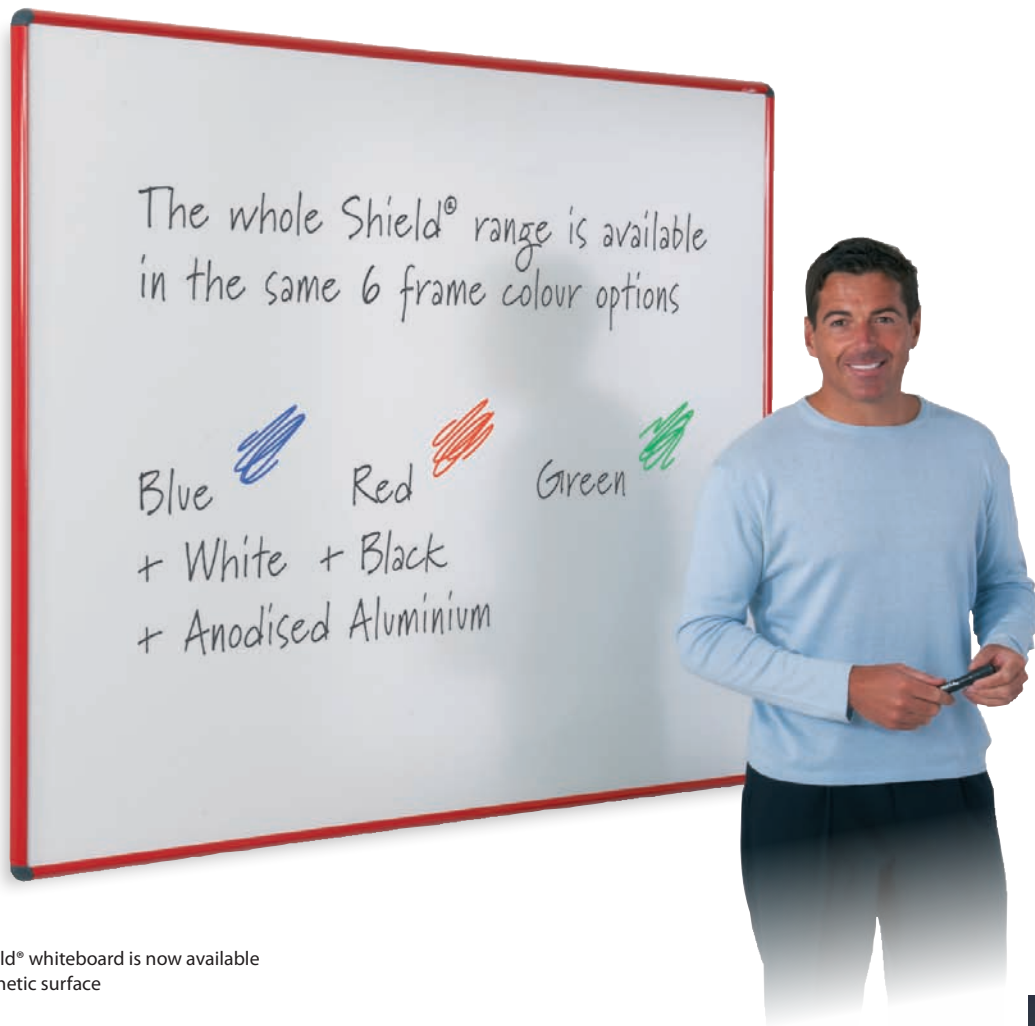

Shield® Design magnetic whiteboards

The coloured frame Shield® whiteboard is now available with a coated steel magnetic surface

The stylish frame is available in a range of four bright powder coat colours, or satin anodised aluminium finish. Available in a choice of 6 popular sizes supplied with concealed through the corner fixings. Part of the Shield® range of co-ordinated display and presentation products.

Size H 600mm
W 900mm

Size H 900mm
W 1200mm

Size H 1200mm
W 1200mm

Shield® Design Aluminium frame

Size H 1200mm
W 1500mm

Size H 1200mm
W 1800mm

Size H 1200mm
W 2400mm

Shield® Design Coloured frame

Frame colours

Aluminium

Blue

Green

Red

White

Black